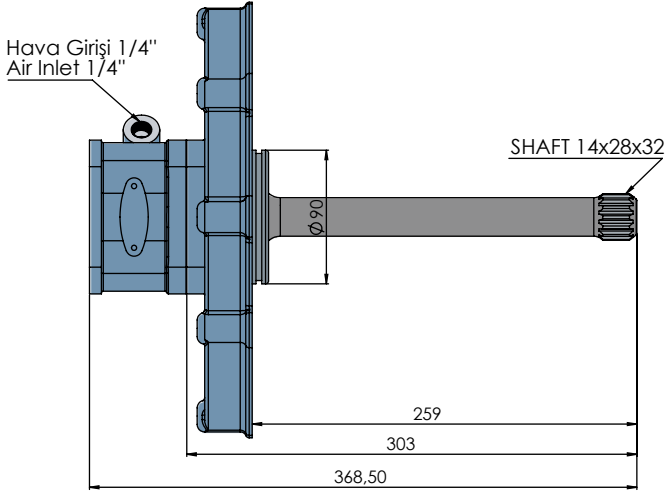

## ZF TRAXON TEK DİŞLİ ISO

## ZF TRAXON SINGLE GEAR ISO

CODE KOD	TYPE TİP (A)	MOUNTING TYPE BAĞLANTI TİPİ (B)	MOUNTING SIDE BAĞLANTI	TORQUE TORK [Kgm / Nm]	POWER GÜÇ [Hp / Kw]	SPEED DEVİR [RPM]	RATIO ORAN
50240312P0	PNEUMATIC PnöMATİK	UNI ADAPTER ADAPTÖRLÜ UNI	SIDE YAN	23 Kgm 255 Nm	16 Hp 12 Kw	500	1:1
50240322P0		ISO					
50240332P0		FLANGE ADAPTÖRLÜ FLANŞLI					
50240342P0		SHAFT ADAPTÖRLÜ ŞAFTLI					
GEARBOX / ANA ŞANZİMANLAR				USED VEHICLES / KULLANILAN BAZI ARAÇLAR			
12TX-1410TD-16.69-1.0, 12TX-1610TD-16.69-1.0, 12TX-1610TO-12.92-0.77, 12TX-1810TD-16.69-1.0, 12TX-1810TO-12.92-0.77, 12TX-2010TD-16.69-1.0, 12TX-2010TO-12.92-0.77, 12TX-2210TD-16.69-1.0, 12TX-2210TO-12.92-0.77, 12TX-2420TD-16.69-1.0, 12TX-2610TO-12.92-0.77, 12TX-2620TD-16.69-1.0, 12TX-2820TD-16.69-1.0, 12TX-2820TO-12.92-0.77, 12TX-3020TO-12.92-0.77, 12TX-3220TO-12.92-0.77, 12TX-3420TO-12.92-0.77, 16TX-1640TD-17.94-1.0, 16TX-1840TD-17.94-1.0, 16TX-1840TO-14.68-0.82, 16TX-2040TD-17.94-1.0, 16TX-2040TO-14.68-0.82, 16TX-2240TD-17.94-1.0, 16TX-2240TO-14.68-0.82, 16TX-2440TD-17.94-1.0, 16TX-2440TO-14.68-0.82, 16TX-2640TD-17.94-1.0, 16TX-2640TO-14.68-0.82, 16TX-2840TD-17.94-1.0, 16TX-2840TO-14.68-0.82, 16TX-3040TO-14.68-0.82, 16TX-3240TO-14.68-0.82, 16TX-3440TO-14.68-0.82, 16TX-2410TO / 12.92-0.77				FORD 1848			