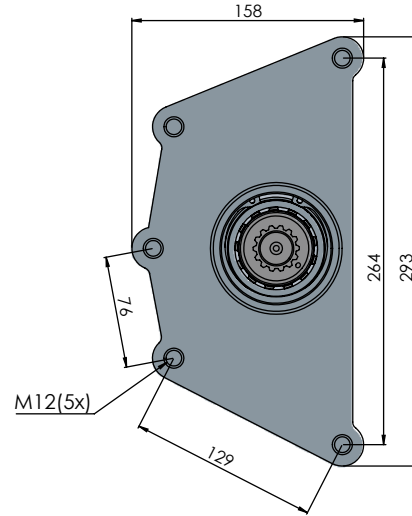

## ZF TRAXON SINGLE GEAR ISO

CODE KOD	TYPE TİP (A)	MOUNTING TYPE BAĞLANTI TİPİ (B)	MOUNTING SIDE BAĞLANTI	TORQUE TORK [Kgm / Nm]	POWER GÜÇ [Hp / Kw]	SPEED DEVİR [RPM]	RATIO ORAN
50240312P0	PNEUMATIC PnöMATİK	UNI ADAPTER ADAPTÖRLÜ UNI	SIDE YAN	23 Kgm 255 Nm	16 Hp 12 Kw	500	1:1
50240322P0		ISO					
50240332P0		FLANGE ADAPTÖRLÜ FLANŞLI					
50240342P0		SHAFT ADAPTÖRLÜ ŞAFTLI					
GEARBOX / ANA ŞANZİMANLAR				USED VEHICLES / KULLANILAN BAZI ARAÇLAR			
12TX-1410TD-16.69-1.0, 12TX-1610TD-16.69-1.0, 12TX-1610TO-12.92-0.77, 12TX-1810TD-16.69-1.0, 12TX-1810TO-12.92-0.77, 12TX-2010TD-16.69-1.0, 12TX-2010TO-12.92-0.77, 12TX-2210TD-16.69-1.0, 12TX-2210TO-12.92-0.77, 12TX-2420TD-16.69-1.0, 12TX-2610TO-12.92-0.77, 12TX-2620TD-16.69-1.0, 12TX-2820TD-16.69-1.0, 12TX-2820TO-12.92-0.77, 12TX-3020TO-12.92-0.77, 12TX-3220TO-12.92-0.77, 12TX-3420TO-12.92-0.77, 16TX-1640TD-17.94-1.0, 16TX-1840TD-17.94-1.0, 16TX-1840TO-14.68-0.82, 16TX-2040TD-17.94-1.0, 16TX-2040TO-14.68-0.82, 16TX-2240TD-17.94-1.0, 16TX-2240TO-14.68-0.82, 16TX-2440TD-17.94-1.0, 16TX-2440TO-14.68-0.82, 16TX-2640TD-17.94-1.0, 16TX-2640TO-14.68-0.82, 16TX-2840TD-17.94-1.0, 16TX-2840TO-14.68-0.82, 16TX-3040TO-14.68-0.82, 16TX-3240TO-14.68-0.82, 16TX-3440TO-14.68-0.82, 16TX-2410TO / 12.92-0.77				FORD 1848			