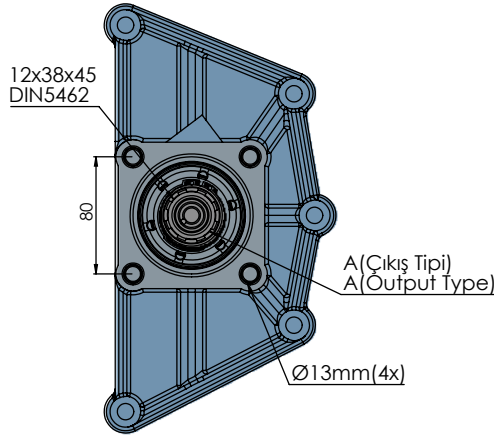

## ZF TRAXON SINGLE GEAR ISO

CODE KOD	TYPE TİP (A)	MOUNTING TYPE BAĞLANTI TİPİ (B)	MOUNTING SIDE BAĞLANTI	TORQUE TORK [Kgm / Nm]	POWER GÜÇ [Hp / Kw]	SPEED DEVİR [RPM]	RATIO ORAN
50240312P0	PNEUMATIC PnöMATİK	UNI ADAPTER ADAPTÖRLÜ UNI	SIDE YAN	23 Kgm 255 Nm	16 Hp 12 Kw	500	1:1
50240322P0		ISO					
50240332P0		FLANGE ADAPTÖRLÜ FLANŞLI					
50240342P0		SHAFT ADAPTÖRLÜ ŞAFTLI					
GEARBOX / ANA ŞANZİMANLAR				USED VEHICLES / KULLANILAN BAZI ARAÇLAR			
12TX-1410TD-16.69-1.0, 12TX-1610TD-16.69-1.0, 12TX-1610TO-12.92-0.77, 12TX-1810TD-16.69-1.0, 12TX-1810TO-12.92-0.77, 12TX-2010TD-16.69-1.0, 12TX-2010TO-12.92-0.77, 12TX-2210TD-16.69-1.0, 12TX-2210TO-12.92-0.77, 12TX-2420TD-16.69-1.0, 12TX-2610TO-12.92-0.77, 12TX-2620TD-16.69-1.0, 12TX-2820TD-16.69-1.0, 12TX-2820TO-12.92-0.77, 12TX-3020TO-12.92-0.77, 12TX-3220TO-12.92-0.77, 12TX-3420TO-12.92-0.77, 16TX-1640TD-17.94-1.0, 16TX-1840TD-17.94-1.0, 16TX-1840TO-14.68-0.82, 16TX-2040TD-17.94-1.0, 16TX-2040TO-14.68-0.82, 16TX-2240TD-17.94-1.0, 16TX-2240TO-14.68-0.82, 16TX-2440TD-17.94-1.0, 16TX-2440TO-14.68-0.82, 16TX-2640TD-17.94-1.0, 16TX-2640TO-14.68-0.82, 16TX-2840TD-17.94-1.0, 16TX-2840TO-14.68-0.82, 16TX-3040TO-14.68-0.82, 16TX-3240TO-14.68-0.82, 16TX-3440TO-14.68-0.82, 16TX-2410TO / 12.92-0.77				FORD 1848			