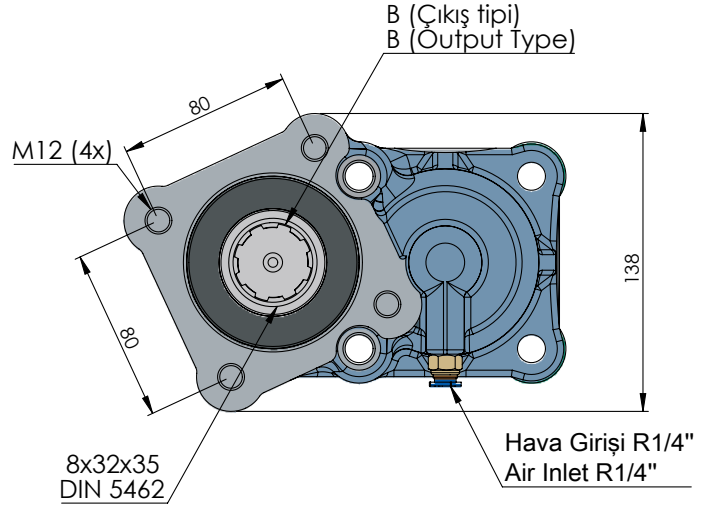

ZF-5 BENT AXIS HELIX DOUBLE GEAR ISO

ZF-5 EĞİK HAVA YASTIKLI HELİS ÇİFT DİŞLİ

CODE KOD	TYPE TİP (A)	MOUNTING TYPE BAĞLANTI TİPİ (B)	MOUNTING SIDE BAĞLANTI	TORQUE TORK (Kgm / Nm)	POWER GÜÇ (Hp / Kw)	SPEED DEVİR (RPM)	RATIO ORAN
50241311P0	PNEUMATIC Pnömatik	UNI ADAPTER ADAPTÖRLÜ UNI	REAR KUYRUK	26,5 Kgm 260 Nm	24,5 Hp 18,3 Kw	650	1:1,21
50241321P0		ISO					
50241331P0		FLANGE ADAPTÖRLÜ FLANŞLI					
50241341P0		SHAFT ADAPTÖRLÜ ŞAFTLI					
GEARBOX / ANA ŞANZİMANLAR				USED VEHICLES / KULLANILAN BAZI ARAÇLAR			
ZF44, ZF6S800, ZF6S1000, ZFS635, ZFS642, ZFS650, ZFS655, ZFS665, ZFS670, ZFS680, ZFS690, ZFS550, ZFS590, GV90, VOLVO2855/ZF S5/AK/6S-120-111-110-92 GP ZF S5/AK/ 6S-90-80-70-66-65-55-50-42-36-35 ZF AK 6 80 / AK 6 90 / S6 80 / S6 90				MAN/MERCEDES/BMC PROFESYONEL/FORD CARGO/CHRYSLER HINO/DODGE/FARGO/ HYUNDAI/ASTRAIVECO/DAF/DAEWOO/RENAULT/EBRO/ GUY/AVIA/SAURER/SISU/STEYR			