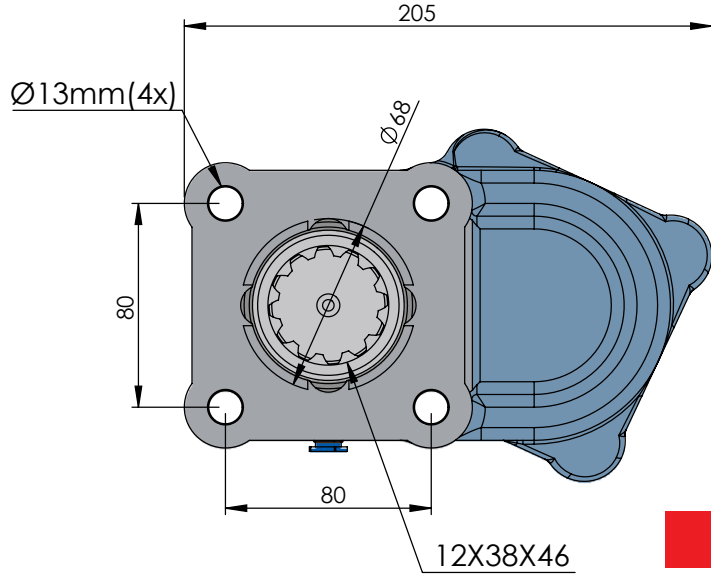

ZF-5 BENT AXIS HELIX DOUBLE GEAR ISO

ZF-5 EĞİK HAVA YASTIKLI HELİS ÇİFT DİŞLİ

CODE KOD	TYPE TİP (A)	MOUNTING TYPE BAĞLANTI TİPİ (B)	MOUNTING SIDE BAĞLANTI	TORQUE TORK (Kgm / Nm)	POWER GÜÇ (Hp / Kw)	SPEED DEVİR (RPM)	RATIO ORAN
50241311P0	PNEUMATIC Pnömatik	UNI ADAPTER ADAPTÖRLÜ UNI	REAR KUYRUK	26,5 Kgm 260 Nm	24,5 Hp 18,3 Kw	650	1:1,21
50241321P0		ISO					
50241331P0		FLANGE ADAPTÖRLÜ FLANŞLI					
50241341P0		SHAFT ADAPTÖRLÜ ŞAFTLI					
GEARBOX / ANA ŞANZİMANLAR				USED VEHICLES / KULLANILAN BAZI ARAÇLAR			
ZF44, ZF6S800, ZF6S1000, ZFS635, ZFS642, ZFS650, ZFS655, ZFS665, ZFS670, ZFS680, ZFS690, ZFS550, ZFS590, GV90, VOLVO2855/ZF S5/AK/6S-120-111-110-92 GP ZF S5/AK/ 6S-90-80-70-66-65-55-50-42-36-35 ZF AK 6 80 / AK 6 90 / S6 80 / S6 90				MAN/MERCEDES/BMC PROFESYONEL/FORD CARGO/CHRYSLER HINO/DODGE/FARGO/ HYUNDAI/ASTRAIVECO/DAF/DAEWOO/RENAULT/EBRO/ GUY/AVIA/SAURER/SISU/STEYR			