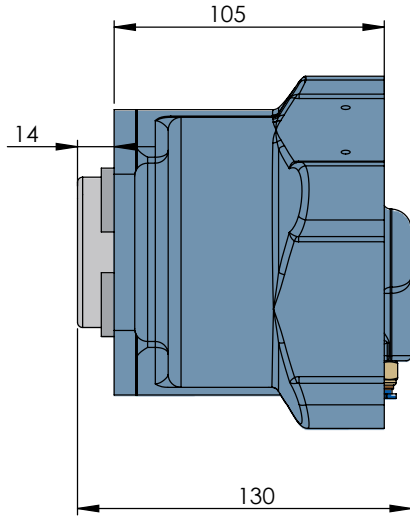

ZF-5 BENT AXIS HELIX DOUBLE GEAR ISO

ZF-5 EĞİK HAVA YASTIKLI HELİS ÇİFT DİŞLİ

CODE KOD	TYPE TİP (A)	MOUNTING TYPE BAĞLANTI TİPİ (B)	MOUNTING SIDE BAĞLANTI	TORQUE TORK (Kgm / Nm)	POWER GÜÇ (Hp / Kw)	SPEED DEVİR (RPM)	RATIO ORAN
50241311P0	PNEUMATIC Pnömatik	UNI ADAPTER ADAPTÖRLÜ UNI	REAR KUYRUK	26,5 Kgm 260 Nm	24,5 Hp 18,3 Kw	650	1:1,21
50241321P0		ISO					
50241331P0		FLANGE ADAPTÖRLÜ FLANŞLI					
50241341P0		SHAFT ADAPTÖRLÜ ŞAFTLI					
GEARBOX / ANA ŞANZİMANLAR				USED VEHICLES / KULLANILAN BAZI ARAÇLAR			
ZF44, ZF6S800, ZF6S1000, ZFS635, ZFS642, ZFS650, ZFS655, ZFS665, ZFS670, ZFS680, ZFS690, ZFS550, ZFS590, GV90, VOLVO2855/ZF S5/AK/6S-120-111-110-92 GP ZF S5/AK/ 6S-90-80-70-66-65-55-50-42-36-35 ZF AK 6 80 / AK 6 90 / S6 80 / S6 90				MAN/MERCEDES/BMC PROFESYONEL/FORD CARGO/CHRYSLER HINO/DODGE/FARGO/ HYUNDAI/ASTRAIVECO/DAF/DAEWOO/RENAULT/EBRO/ GUY/AVIA/SAURER/SISU/STEYR			