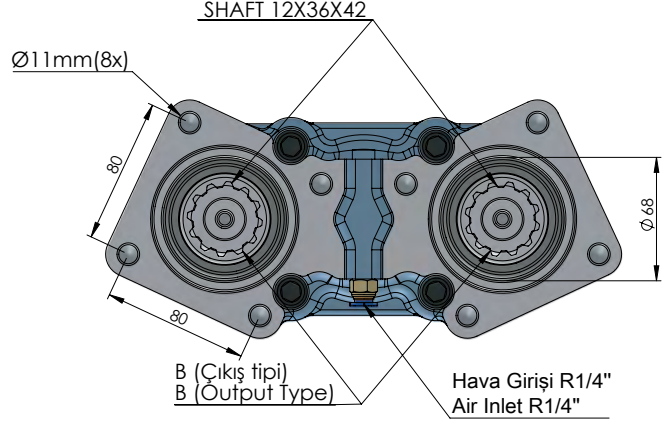

ZF DOUBLE OUTLET ISO ZF ÇİFT ÇIKIŞLI AKTARMALI ISO

CODE KOD	TYPE TİP (A)	MOUNTING TYPE BAĞLANTI TİPİ (B)	MOUNTING SIDE BAĞLANTI	TORQUE TORK (Kgm / Nm)	POWER GÜÇ (Hp / Kw)	SPEED DEVİR (RPM)	RATIO ORAN
50290311P0	PNEUMATIC PNÖMATİK	UNI ADAPTER ADAPTÖRLÜ UNI	REAR KUYRUK	21 Kgm 255 Nm	19 Hp 14 Kw	675	1:1.2
50290321P0		ISO					
50290331P0		FLANGE ADAPTÖRLÜ FLANŞLI					
50290341P0		SHAFT ADAPTÖRLÜ ŞAFTLI					
GEARBOX / ANA ŞANZIMANLAR				USED VEHICLES / KULLANILAN BAZI ARAÇLAR			
ZF44, ZF6S800, ZF6S1000, ZFS635, ZFS642, ZFS650, ZFS655, ZFS665, ZFS670, ZFS680, ZFS690, ZFS550, ZFS590, GV90, VOLVO2855/ZF S5/AK/6S-120-111-110-92 GP ZF S5/AK/ 6S-90-80-70-66-65-55-50-42-36-35 ZF AK 6 80 / AK 6 90 / S6 80 / S6 90				MAN/MERCEDES/BMC PROFESYONEL/FORD CARGO/CHRYSLER HINO/DODGE/FARGO/ HYUNDAI/ASTRAIVECO/DAF/DAEWOO/RENAULT/EBRO/GUY/AVIA/SAURER/SISU/STEYR			