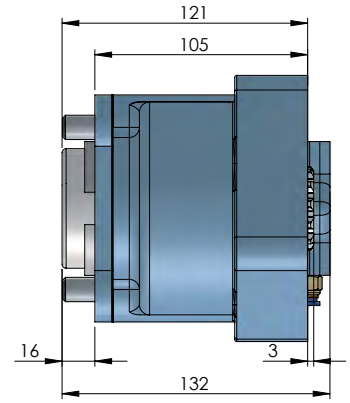

ZF DOUBLE OUTLET ISO ZF ÇİFT ÇIKIŞLI AKTARMALI ISO

CODE KOD	TYPE TİP (A)	MOUNTING TYPE BAĞLANTI TİPİ (B)	MOUNTING SIDE BAĞLANTI	TORQUE TORK (Kgm / Nm)	POWER GÜÇ (Hp / Kw)	SPEED DEVİR (RPM)	RATIO ORAN
50290311P0	PNEUMATIC PNÖMATİK	UNI ADAPTER ADAPTÖRLÜ UNI	REAR KUYRUK	21 Kgm 255 Nm	19 Hp 14 Kw	675	1:1.2
50290321P0		ISO					
50290331P0		FLANGE ADAPTÖRLÜ FLANŞLI					
50290341P0		SHAFT ADAPTÖRLÜ ŞAFTLI					
GEARBOX / ANA ŞANZIMANLAR				USED VEHICLES / KULLANILAN BAZI ARAÇLAR			
ZF44, ZF6S800, ZF6S1000, ZFS635, ZFS642, ZFS650, ZFS655, ZFS665, ZFS670, ZFS680, ZFS690, ZFS550, ZFS590, GV90, VOLVO2855/ZF S5/AK/6S-120-111-110-92 GP ZF S5/AK/ 6S-90-80-70-66-65-55-50-42-36-35 ZF AK 6 80 / AK 6 90 / S6 80 / S6 90				MAN/MERCEDES/BMC PROFESYONEL/FORD CARGO/CHRYSLER HINO/DODGE/FARGO/ HYUNDAI/ASTRAIVECO/DAF/DAEWOO/RENAULT/EBRO/GUY/AVIA/SAURER/SISU/STEYR			