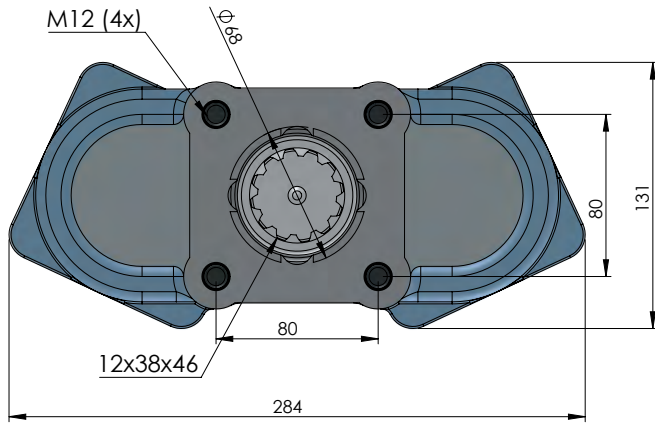

ZF DOUBLE OUTLET ISO ZF ÇİFT ÇIKIŞLI AKTARMALI ISO

CODE KOD	TYPE TİP (A)	MOUNTING TYPE BAĞLANTI TİPİ (B)	MOUNTING SIDE BAĞLANTI	TORQUE TORK (Kgm / Nm)	POWER GÜÇ (Hp / Kw)	SPEED DEVİR (RPM)	RATIO ORAN
50290311P0	PNEUMATIC PNÖMATİK	UNI ADAPTER ADAPTÖRLÜ UNI	REAR KUYRUK	21 Kgm 255 Nm	19 Hp 14 Kw	675	1:1.2
50290321P0		ISO					
50290331P0		FLANGE ADAPTÖRLÜ FLANŞLI					
50290341P0		SHAFT ADAPTÖRLÜ ŞAFTLI					
GEARBOX / ANA ŞANZIMANLAR				USED VEHICLES / KULLANILAN BAZI ARAÇLAR			
ZF44, ZF6S800, ZF6S1000, ZFS635, ZFS642, ZFS650, ZFS655, ZFS665, ZFS670, ZFS680, ZFS690, ZFS550, ZFS590, GV90, VOLVO2855/ZF S5/AK/6S-120-111-110-92 GP ZF S5/AK/ 6S-90-80-70-66-65-55-50-42-36-35 ZF AK 6 80 / AK 6 90 / S6 80 / S6 90				MAN/MERCEDES/BMC PROFESYONEL/FORD CARGO/CHRYSLER HINO/DODGE/FARGO/ HYUNDAI/ASTRAIVECO/DAF/DAEWOO/RENAULT/EBRO/GUY/AVIA/SAURER/SISU/STEYR			