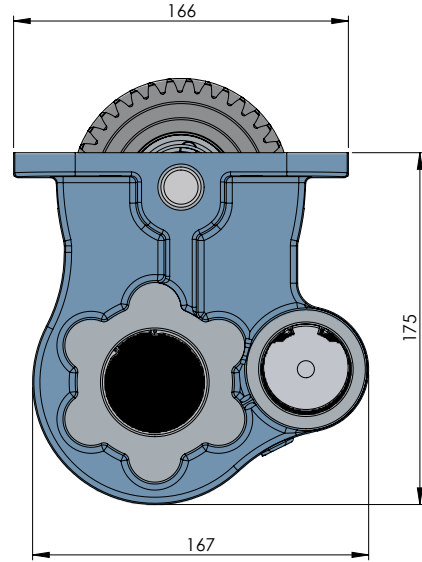

ZF 6S 500 SIDE UNI

ZF 6S 500 YAN UNI

CODE KOD	TYPE TİP (A)	MOUNTING TYPE BAĞLANTI TİPİ (B)	MOUNTING SIDE BAĞLANTI	TORQUE TORK (Kgm / Nm)	POWER GÜÇ (Hp / Kw)	SPEED DEVİR (RPM)	RATIO ORAN
50218512P0	PNEUMATIC PNÖMATİK	UNI	SIDE YAN	17.9 Kgm 180 Nm	21.5 Hp 16 Kw	1000	1:0.95
50218522P0		ISO ADAPTER ADAPTÖRLÜ ISO					
50218532P0		FLANGE FLANŞLI					
50218542P0		SHAFT ŞAFTLI					
GEARBOX / ANA ŞANZIMANLAR				USED VEHICLES / KULLANILAN BAZI ARAÇLAR			
ZF 6S 500				FAW 8.140FL / FD,FOTON 10-16 DT,Otokar Atlas EURO 6 - 6S 600			