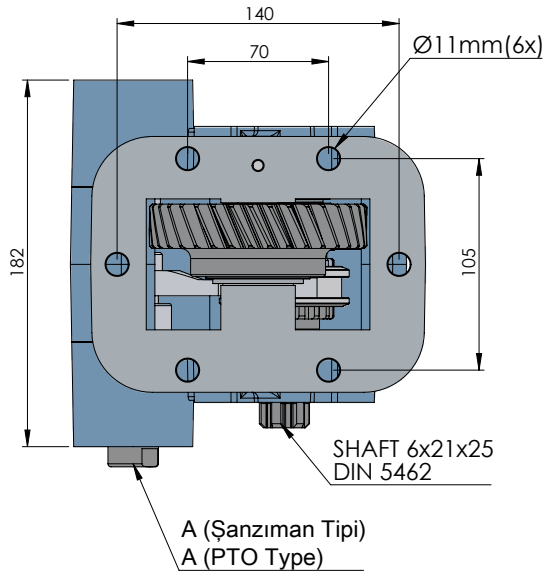

ZF 6S 500 SIDE UNI

ZF 6S 500 YAN UNI

CODE KOD	TYPE TİP (A)	MOUNTING TYPE BAĞLANTI TİPİ (B)	MOUNTING SIDE BAĞLANTI	TORQUE TORK (Kgm / Nm)	POWER GÜÇ (Hp / Kw)	SPEED DEVİR (RPM)	RATIO ORAN
50218512P0	PNEUMATIC PNÖMATİK	UNI	SIDE YAN	17.9 Kgm 180 Nm	21.5 Hp 16 Kw	1000	1:0.95
50218522P0		ISO ADAPTER ADAPTÖRLÜ ISO					
50218532P0		FLANGE FLANŞLI					
50218542P0		SHAFT ŞAFTLI					
GEARBOX / ANA ŞANZIMANLAR				USED VEHICLES / KULLANILAN BAZI ARAÇLAR			
ZF 6S 500				FAW 8.140FL / FD,FOTON 10-16 DT,Otokar Atlas EURO 6 - 6S 600			