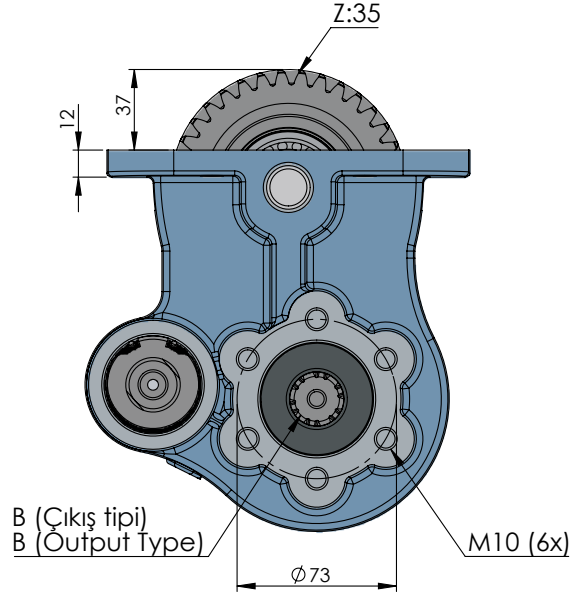

ZF 6S 500 SIDE UNI

ZF 6S 500 YAN UNI

CODE KOD	TYPE TİP (A)	MOUNTING TYPE BAĞLANTI TİPİ (B)	MOUNTING SIDE BAĞLANTI	TORQUE TORK (Kgm / Nm)	POWER GÜÇ (Hp / Kw)	SPEED DEVİR (RPM)	RATIO ORAN
50218512P0	PNEUMATIC PNÖMATİK	UNI	SIDE YAN	17.9 Kgm 180 Nm	21.5 Hp 16 Kw	1000	1:0.95
50218522P0		ISO ADAPTER ADAPTÖRLÜ ISO					
50218532P0		FLANGE FLANŞLI					
50218542P0		SHAFT ŞAFTLI					
GEARBOX / ANA ŞANZIMANLAR				USED VEHICLES / KULLANILAN BAZI ARAÇLAR			
ZF 6S 500				FAW 8.140FL / FD,FOTON 10-16 DT,Otokar Atlas EURO 6 - 6S 600			