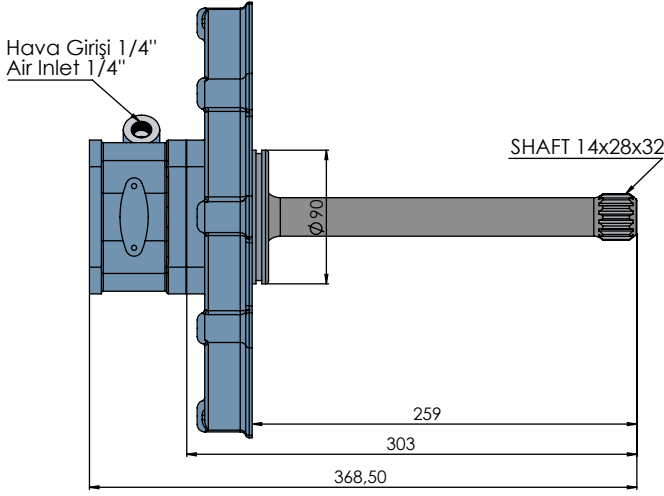

ZF TRAXON TEK DİŞLİ ISO

ZF TRAXON SINGLE GEAR ISO

CODE KOD	TYPE TİP (A)	MOUNTING TYPE BAĞLANTI TİPİ (B)	MOUNTING SIDE BAĞLANTI	TORQUE TORK (Kgm / Nm)	POWER GÜÇ (Hp / Kw)	SPEED DEVİR (RPM)	RATIO ORAN
50240312P0	PNEUMATIC PNÖMATİK	UNI ADAPTER ADAPTÖRLÜ UNI	SIDE YAN	23 Kgm 255 Nm	16 Hp 12 Kw	500	1:1
50240322P0		ISO					
50240332P0		FLANGE ADAPTÖRLÜ FLANŞLI					
50240342P0		SHAFT ADAPTÖRLÜ ŞAFTLI					
GEARBOX / ANA ŞANZİMANLAR				USED VEHICLES / KULLANILAN BAZI ARAÇLAR			
12TX-1410TD-16.69-1.0, 12TX-1610TD-16.69-1.0, 12TX-1610TO-12.92-0.77, 12TX-1810TD-16.69-1.0, 12TX-1810TO-12.92-0.77, 12TX-2010TD-16.69-1.0, 12TX-2010TO-12.92-0.77, 12TX-2210TD-16.69-1.0, 12TX-2210TO-12.92-0.77, 12TX-2420TD-16.69-1.0, 12TX-2610TO-12.92-0.77, 12TX-2620TD-16.69-1.0, 12TX-2820TD-16.69-1.0, 12TX-2820TO-12.92-0.77, 12TX-3020TO-12.92-0.77, 12TX-3220TO-12.92-0.77, 12TX-3420TO-12.92-0.77, 16TX-1640TD-17.94-1.0, 16TX-1840TD-17.94-1.0, 16TX-1840TO-14.68-0.82, 16TX-2040TD-17.94-1.0, 16TX-2040TO-14.68-0.82, 16TX-2240TD-17.94-1.0, 16TX-2240TO-14.68-0.82, 16TX-2440TD-17.94-1.0, 16TX-2440TO-14.68-0.82, 16TX-2640TD-17.94-1.0, 16TX-2640TO-14.68-0.82, 16TX-2840TD-17.94-1.0, 16TX-2840TO-14.68-0.82, 16TX-3040TO-14.68-0.82, 16TX-3240TO-14.68-0.82, 16TX-3440TO-14.68-0.82, 16TX-2410TO / 12.92-0.77				FORD 1848			