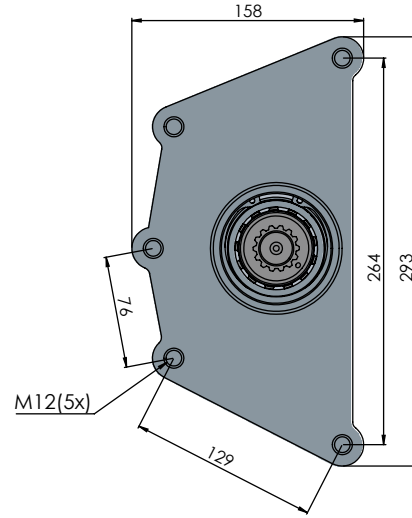

ZF TRAXON TEK DİŞLİ ISO

ZF TRAXON SINGLE GEAR ISO

CODE KOD	TYPE TİP (A)	MOUNTING TYPE BAĞLANTI TİPİ (B)	MOUNTING SIDE BAĞLANTI	TORQUE TORK (Kgm / Nm)	POWER GÜÇ (Hp / Kw)	SPEED DEVİR (RPM)	RATIO ORAN
50240312P0	PNEUMATIC PNÖMATİK	UNI ADAPTER ADAPTÖRLÜ UNI	SIDE YAN	23 Kgm 255 Nm	16 Hp 12 Kw	500	1:1
50240322P0		ISO					
50240332P0		FLANGE ADAPTÖRLÜ FLANŞLI					
50240342P0		SHAFT ADAPTÖRLÜ ŞAFTLI					
GEARBOX / ANA ŞANZİMANLAR				USED VEHICLES / KULLANILAN BAZI ARAÇLAR			
12TX-1410TD-16.69-1.0, 12TX-1610TD-16.69-1.0, 12TX-1610TO-12.92-0.77, 12TX-1810TD-16.69-1.0, 12TX-1810TO-12.92-0.77, 12TX-2010TD-16.69-1.0, 12TX-2010TO-12.92-0.77, 12TX-2210TD-16.69-1.0, 12TX-2210TO-12.92-0.77, 12TX-2420TD-16.69-1.0, 12TX-2610TO-12.92-0.77, 12TX-2620TD-16.69-1.0, 12TX-2820TD-16.69-1.0, 12TX-2820TO-12.92-0.77, 12TX-3020TO-12.92-0.77, 12TX-3220TO-12.92-0.77, 12TX-3420TO-12.92-0.77, 16TX-1640TD-17.94-1.0, 16TX-1840TD-17.94-1.0, 16TX-1840TO-14.68-0.82, 16TX-2040TD-17.94-1.0, 16TX-2040TO-14.68-0.82, 16TX-2240TD-17.94-1.0, 16TX-2240TO-14.68-0.82, 16TX-2440TD-17.94-1.0, 16TX-2440TO-14.68-0.82, 16TX-2640TD-17.94-1.0, 16TX-2640TO-14.68-0.82, 16TX-2840TD-17.94-1.0, 16TX-2840TO-14.68-0.82, 16TX-3040TO-14.68-0.82, 16TX-3240TO-14.68-0.82, 16TX-3440TO-14.68-0.82, 16TX-2410TO / 12.92-0.77				FORD 1848			