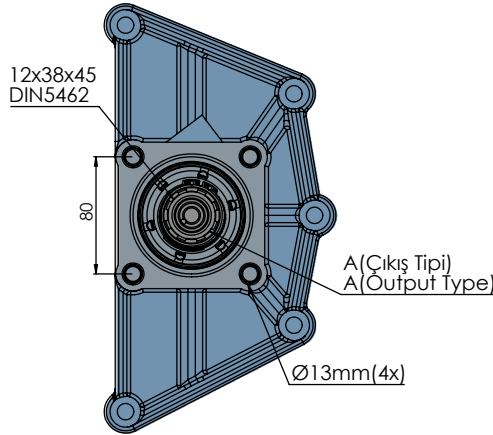

ZF TRAXON TEK DİŞLİ ISO

ZF TRAXON SINGLE GEAR ISO

CODE KOD	TYPE TİP (A)	MOUNTING TYPE BAĞLANTI TİPİ (B)	MOUNTING SIDE BAĞLANTI	TORQUE TORK (Kgm / Nm)	POWER GÜÇ (Hp / Kw)	SPEED DEVİR (RPM)	RATIO ORAN
50240312P0	PNEUMATIC PNÖMATİK	UNI ADAPTER ADAPTÖRLÜ UNI	SIDE YAN	23 Kgm 255 Nm	16 Hp 12 Kw	500	1:1
50240322P0		ISO					
50240332P0		FLANGE ADAPTÖRLÜ FLANŞLI					
50240342P0		SHAFT ADAPTÖRLÜ ŞAFTLI					
GEARBOX / ANA ŞANZİMANLAR				USED VEHICLES / KULLANILAN BAZI ARAÇLAR			
12TX-1410TD-16.69-1.0, 12TX-1610TD-16.69-1.0, 12TX-1610TO-12.92-0.77, 12TX-1810TD-16.69-1.0, 12TX-1810TO-12.92-0.77, 12TX-2010TD-16.69-1.0, 12TX-2010TO-12.92-0.77, 12TX-2210TD-16.69-1.0, 12TX-2210TO-12.92-0.77, 12TX-2420TD-16.69-1.0, 12TX-2610TO-12.92-0.77, 12TX-2620TD-16.69-1.0, 12TX-2820TD-16.69-1.0, 12TX-2820TO-12.92-0.77, 12TX-3020TO-12.92-0.77, 12TX-3220TO-12.92-0.77, 12TX-3420TO-12.92-0.77, 16TX-1640TD-17.94-1.0, 16TX-1840TD-17.94-1.0, 16TX-1840TO-14.68-0.82, 16TX-2040TD-17.94-1.0, 16TX-2040TO-14.68-0.82, 16TX-2240TD-17.94-1.0, 16TX-2240TO-14.68-0.82, 16TX-2440TD-17.94-1.0, 16TX-2440TO-14.68-0.82, 16TX-2640TD-17.94-1.0, 16TX-2640TO-14.68-0.82, 16TX-2840TD-17.94-1.0, 16TX-2840TO-14.68-0.82, 16TX-3040TO-14.68-0.82, 16TX-3240TO-14.68-0.82, 16TX-3440TO-14.68-0.82, 16TX-2410TO / 12.92-0.77				FORD 1848			