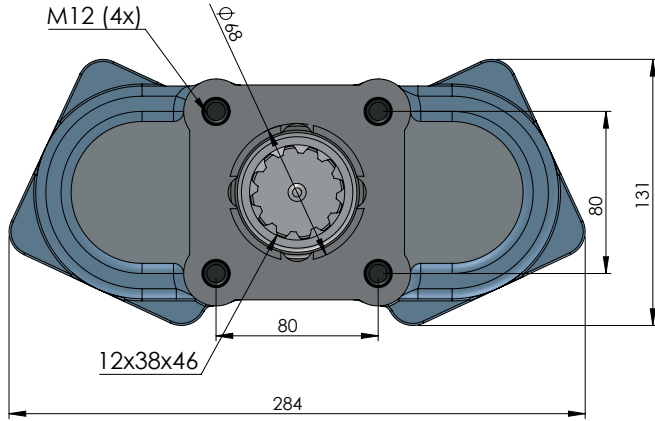

ZF DOUBLE OUTLET ISO ZF ÇİFT ÇIKIŞLI AKTARMALI ISO

CODE KOD	TYPE TİP (A)	MOUNTING TYPE BAĞLANTI TİPİ (B)	MOUNTING SIDE BAĞLANTI	TORQUE TORK (Kgm / Nm)	POWER GÜÇ (Hp / Kw)	SPEED DEVİR (RPM)	RATIO ORAN
50290311P0	PNEUMATIC PNÖMATİK	UNI ADAPTER ADAPTÖRLÜ UNI	REAR KUYRUK	21 Kgm 255 Nm	19 Hp 14 Kw	675	1:1.2
50290321P0		ISO					
50290331P0		FLANGE ADAPTÖRLÜ FLANŞLI					
50290341P0		SHAFT ADAPTÖRLÜ ŞAFTLI					
GEARBOX / ANA ŞANZİMANLAR				USED VEHICLES / KULLANILAN BAZI ARAÇLAR			
ZF44, ZF6S800, ZF6S1000, ZFS635, ZFS642, ZFS650, ZFS655, ZFS665, ZFS670, ZFS680, ZFS690, ZFS550, ZFS590, GV90, VOLVO2855/ZF S5/AK/6S-120-111-110-92 GP ZF S5/AK/ 6S-90-80-70-66-65-55-50-42-36-35 ZF AK 6 80 / AK 6 90 / S6 80 / S6 90				MAN/MERCEDES/BMC PROFESYONEL/FORD CARGO/CHRYSLER HINO/DODGE/FARGO/ HYUNDAI/ASTRAIVECO/DAF/DAEWOO/RENAULT/EBRO/GUY/AVIA/SAURER/SISU/STEYR			