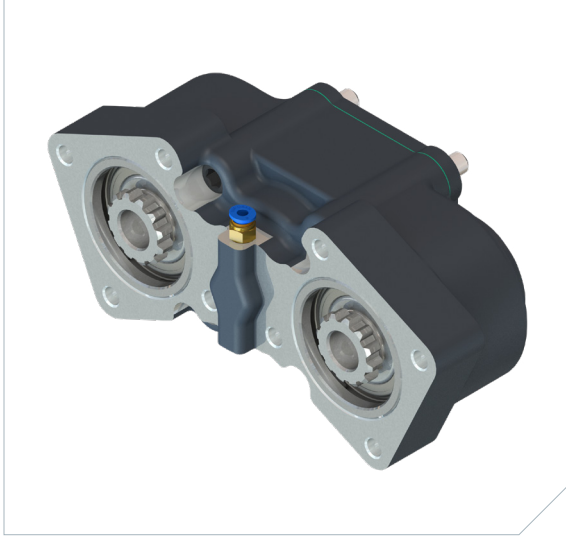

ZF DOUBLE OUTLET ISO ZF ÇİFT ÇIKIŞLI AKTARMALI ISO

CODE KOD	TYPE TİP (A)	MOUNTING TYPE BAĞLANTI TİPİ (B)	MOUNTING SIDE BAĞLANTI	TORQUE TORK (Kgm / Nm)	POWER GÜÇ (Hp / Kw)	SPEED DEVİR (RPM)	RATIO ORAN
50290311P0	PNEUMATIC PNÖMATİK	UNI ADAPTER ADAPTÖRLÜ UNI	REAR KUYRUK	21 Kgm 255 Nm	19 Hp 14 Kw	675	1:1.2
50290321P0		ISO					
50290331P0		FLANGE ADAPTÖRLÜ FLANŞLI					
50290341P0		SHAFT ADAPTÖRLÜ ŞAFTLI					
GEARBOX / ANA ŞANZİMANLAR				USED VEHICLES / KULLANILAN BAZI ARAÇLAR			
ZF44, ZF6S800, ZF6S1000, ZFS635, ZFS642, ZFS650, ZFS655, ZFS665, ZFS670, ZFS680, ZFS690, ZFS550, ZFS590, GV90, VOLVO2855/ZF S5/AK/6S-120-111-110-92 GP ZF S5/AK/ 6S-90-80-70-66-65-55-50-42-36-35 ZF AK 6 80 / AK 6 90 / S6 80 / S6 90				MAN/MERCEDES/BMC PROFESYONEL/FORD CARGO/CHRYSLER HINO/DODGE/FARGO/ HYUNDAI/ASTRAIVECO/DAF/DAEWOO/RENAULT/EBRO/GUY/AVIA/SAURER/SISU/STEYR			

ZF

HIPOSAN®

POWER TAKE-OFFS  
P.T.O.