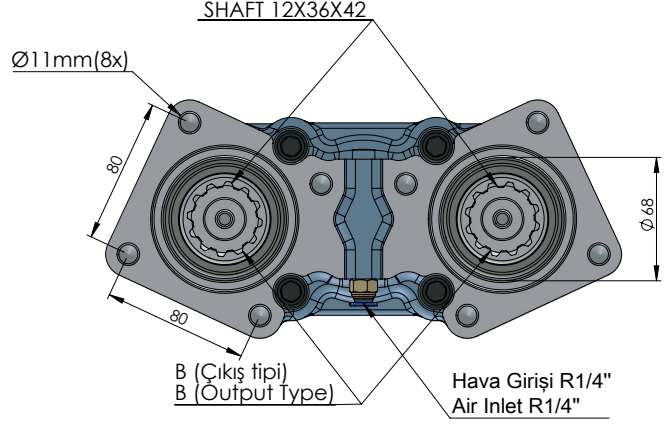

ZF DOUBLE OUTLET ISO ZF ÇİFT ÇIKIŞLI AKTARMALI ISO

CODE KOD	TYPE TİP (A)	MOUNTING TYPE BAĞLANTI TİPİ (B)	MOUNTING SIDE BAĞLANTI	TORQUE TORK (Kgm / Nm)	POWER GÜÇ (Hp / Kw)	SPEED DEVİR (RPM)	RATIO ORAN
50290311P0	PNEUMATIC PNÖMATİK	UNI ADAPTER ADAPTÖRLÜ UNI	REAR KUYRUK	21 Kgm 255 Nm	19 Hp 14 Kw	675	1:1.2
50290321P0		ISO					
50290331P0		FLANGE ADAPTÖRLÜ FLANŞLI					
50290341P0		SHAFT ADAPTÖRLÜ ŞAFTLI					
GEARBOX / ANA ŞANZİMANLAR				USED VEHICLES / KULLANILAN BAZI ARAÇLAR			
ZF44, ZF6S800, ZF6S1000, ZFS635, ZFS642, ZFS650, ZFS655, ZFS665, ZFS670, ZFS680, ZFS690, ZFS550, ZFS590, GV90, VOLVO2855/ZF S5/AK/6S-120-111-110-92 GP ZF S5/AK/ 6S-90-80-70-66-65-55-50-42-36-35 ZF AK 6 80 / AK 6 90 / S6 80 / S6 90				MAN/MERCEDES/BMC PROFESYONEL/FORD CARGO/CHRYSLER HINO/DODGE/FARGO/ HYUNDAI/ASTRAIVECO/DAF/DAEWOO/RENAULT/EBRO/GUY/AVIA/SAURER/SISU/STEYR			