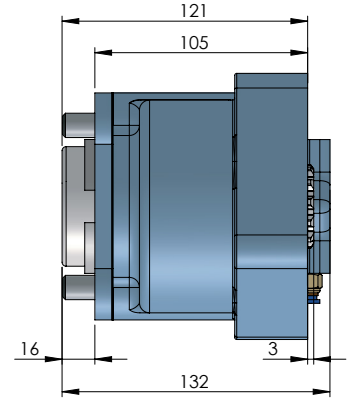

ZF DOUBLE OUTLET ISO ZF ÇİFT ÇIKIŞLI AKTARMALI ISO

CODE KOD	TYPE TİP (A)	MOUNTING TYPE BAĞLANTI TİPİ (B)	MOUNTING SIDE BAĞLANTI	TORQUE TORK (Kgm / Nm)	POWER GÜÇ (Hp / Kw)	SPEED DEVİR (RPM)	RATIO ORAN
50290311P0	PNEUMATIC PNÖMATİK	UNI ADAPTER ADAPTÖRLÜ UNI	REAR KUYRUK	21 Kgm 255 Nm	19 Hp 14 Kw	675	1:1.2
50290321P0		ISO					
50290331P0		FLANGE ADAPTÖRLÜ FLANŞLI					
50290341P0		SHAFT ADAPTÖRLÜ ŞAFTLI					
GEARBOX / ANA ŞANZİMANLAR				USED VEHICLES / KULLANILAN BAZI ARAÇLAR			
ZF44, ZF6S800, ZF6S1000, ZFS635, ZFS642, ZFS650, ZFS655, ZFS665, ZFS670, ZFS680, ZFS690, ZFS550, ZFS590, GV90, VOLVO2855/ZF S5/AK/6S-120-111-110-92 GP ZF S5/AK/ 6S-90-80-70-66-65-55-50-42-36-35 ZF AK 6 80 / AK 6 90 / S6 80 / S6 90				MAN/MERCEDES/BMC PROFESYONEL/FORD CARGO/CHRYSLER HINO/DODGE/FARGO/ HYUNDAI/ASTRAIVECO/DAF/DAEWOO/RENAULT/EBRO/GUY/AVIA/SAURER/SISU/STEYR			